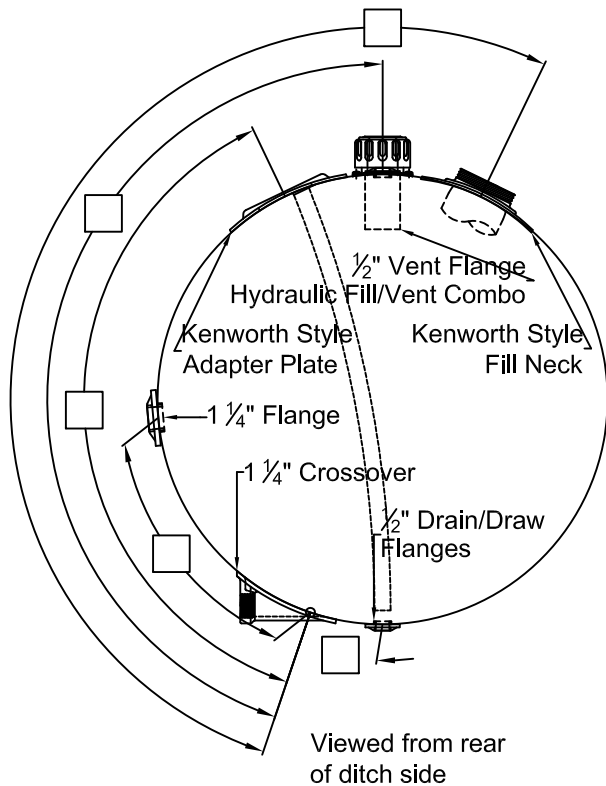

1/2" Plug

Fax #: _____

Do you need any mounting hardware?

Vent

Straps Mtg Kit Combo Kit

Sending Unit

Please note parts and mounting are not included in the price of the tank.

Other

This configuration is typically found on tanks after to 2010.

Kenworth Style

Truck Front
Ditch Side

Please note: All sizes are NPTF unless otherwise noted and reference all measurements from the lateral weld seam and the end cap weld seam to the center of the fittings.