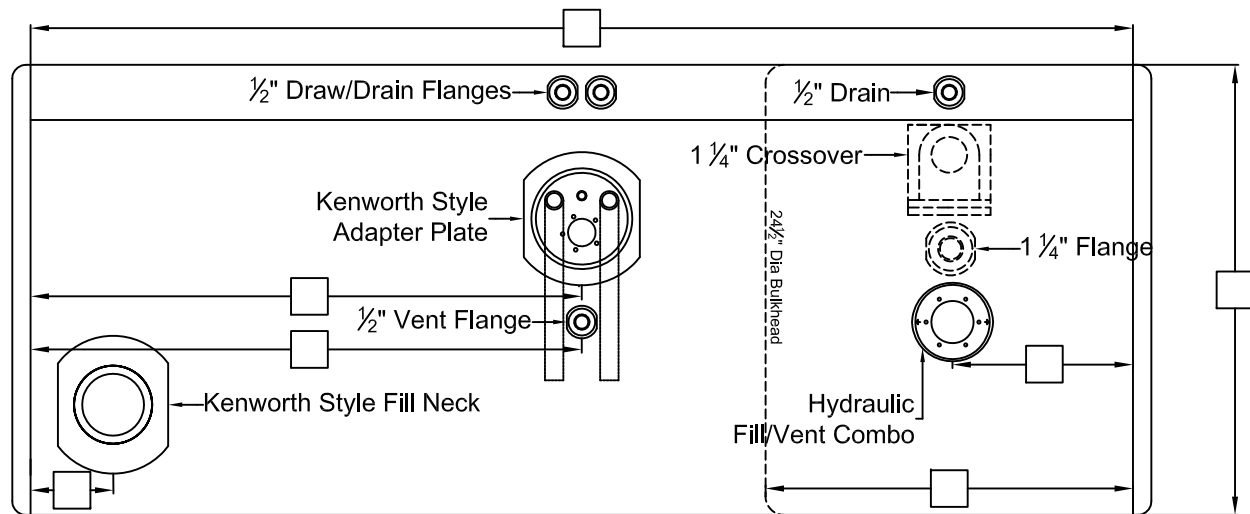

1/2" Plug

Fax #: _____

Do you need any mounting hardware?

Vent

Straps Mtg Kit Combo Kit

Sending Unit

Please note parts and mounting are not included in the price of the tank.

Other

This configuration is typically found on tanks after to 2010.

Kenworth Style

Truck Front
Ditch Side

Please note: All sizes are NPTF unless otherwise noted and reference all measurements from the lateral weld seam and the end cap weld seam to the center of the fittings.