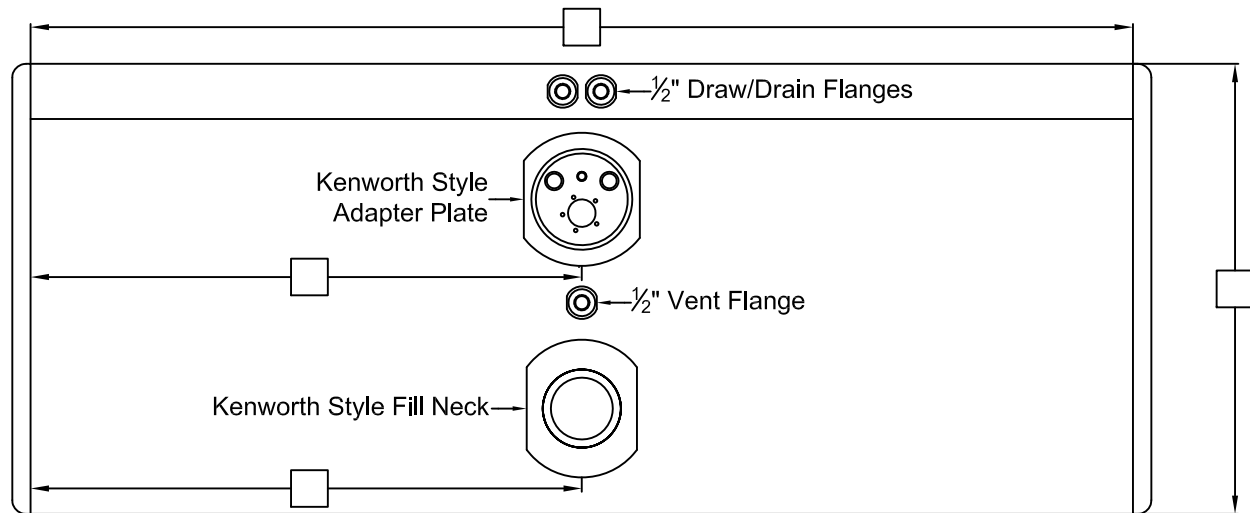

1/2" Plug

Fax #: _____

Do you need any mounting hardware?

Vent

Straps Mtg Kit Combo Kit

Sending Unit

Please note parts and mounting are not included in the price of the tank.

Other

Viewed from rear of driver's side

← Truck Front
Driver Side

Kenworth Style

This configuration is typically found on tanks prior to 2010.

Please note: All sizes are NPTF unless otherwise noted and reference all measurements from the lateral weld seam and the end cap weld seam to the center of the fittings.