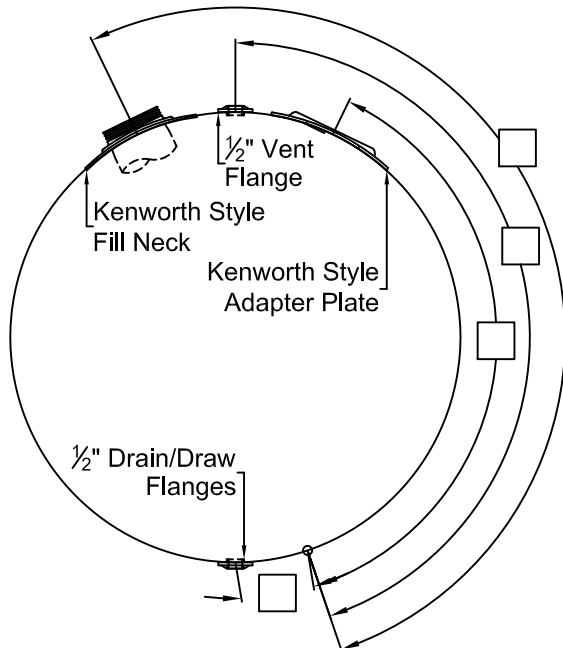

1/2" Plug

Fax #: _____

Do you need any mounting hardware?

Vent

Straps Mtg Kit Combo Kit

Sending Unit

Please note parts and mounting are not included in the price of the tank.

Other

Viewed from rear of driver's side

← Truck Front
Driver Side

Kenworth Style

This configuration is typically found on tanks prior to 2010.

Please note: All sizes are NPTF unless otherwise noted and reference all measurements from the lateral weld seam and the end cap weld seam to the center of the fittings.