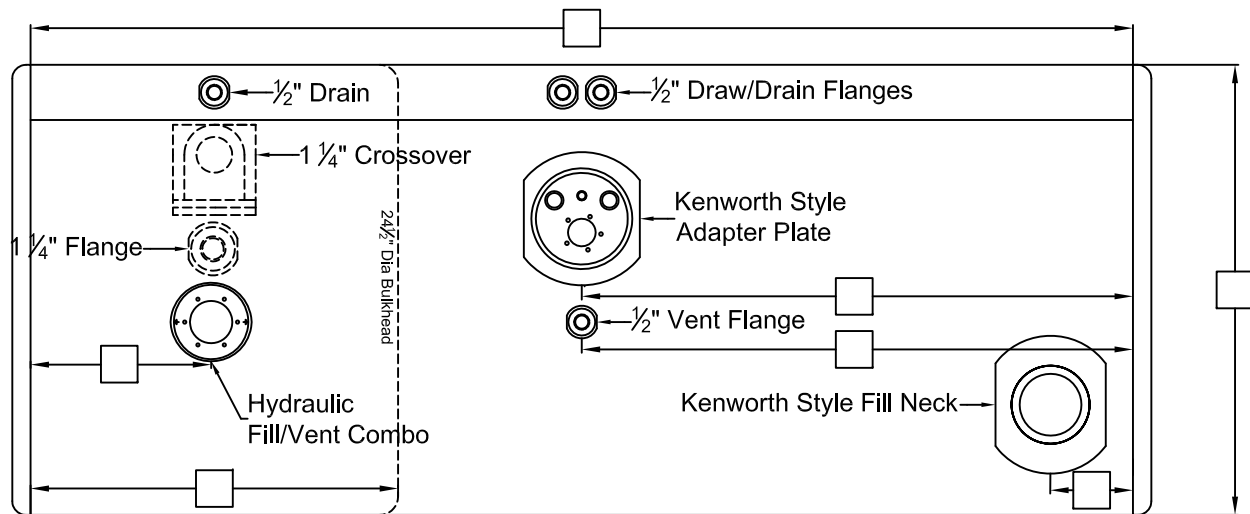

Straps Mtg Kit Combo Kit Sending Unit

Please note parts and mounting are not included in the price of the tank. Other

This configuration is typically found on tanks prior to 2010.

Kenworth Style

Truck Front
FF Ditch Side

Please note: All sizes are NPTF unless otherwise noted and reference all measurements from the lateral weld seam and the end cap weld seam to the center of the fittings.