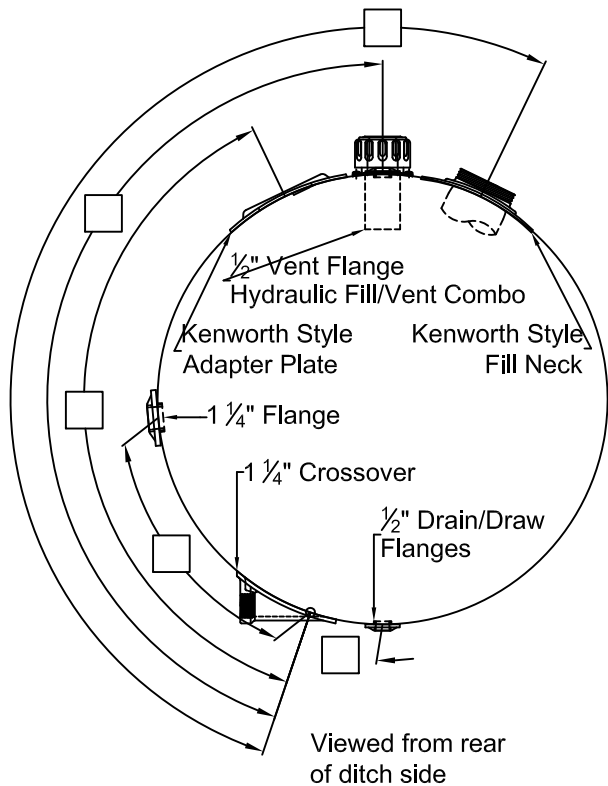

Straps Mtg Kit Combo Kit Sending Unit

Please note parts and mounting are not included in the price of the tank. Other

This configuration is typically found on tanks prior to 2010.

Kenworth Style

Truck Front
FF Ditch Side

Please note: All sizes are NPTF unless otherwise noted and reference all measurements from the lateral weld seam and the end cap weld seam to the center of the fittings.