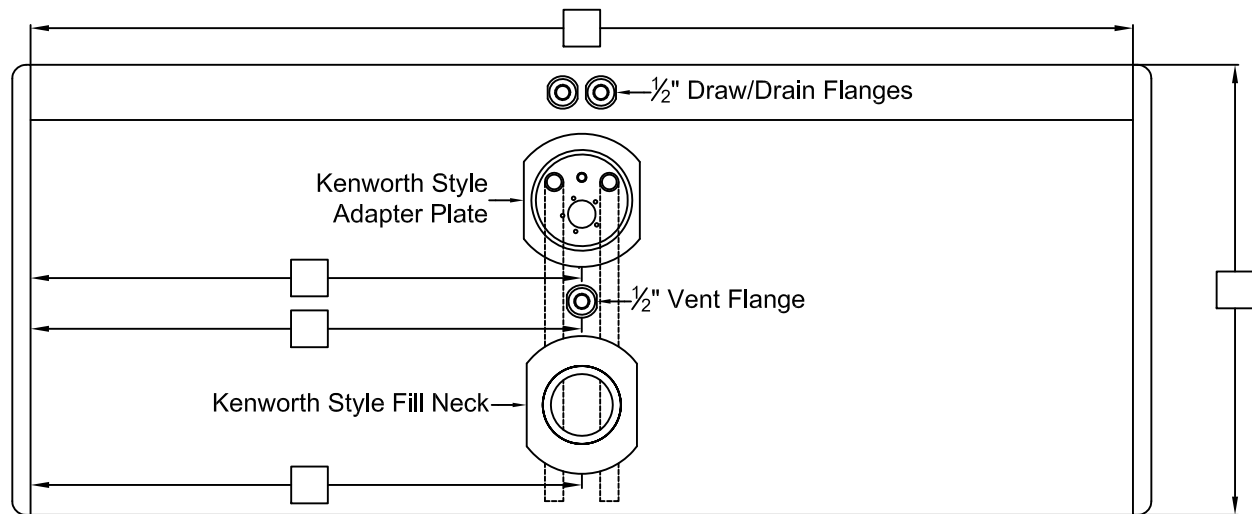

Straps Mtg Kit Combo Kit Sending Unit

Please note parts and mounting are not included in the price of the tank. Other

This configuration is typically found on tanks after to 2010.

Kenworth Style

Truck Front
Ditch Side 

Viewed from rear of ditch side

Please note: All sizes are NPTF unless otherwise noted and reference all measurements from the lateral weld seam and the end cap weld seam to the center of the fittings.