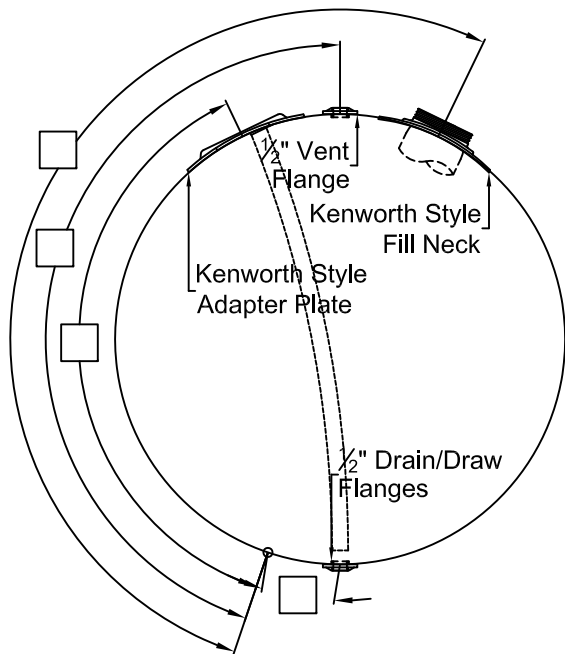

Customer Name: _____ Chassis style & Yr: _____ Do you need any parts?

Company: _____ OEM Part #: _____ Cap

Phone #: _____ Select Finish: Milgrade Polished 1/2" Plug

Fax #: _____ Do you need any mounting hardware? Vent

Straps Mtg Kit Combo Kit Sending Unit

Please note parts and mounting are not included in the price of the tank. Other

This configuration is typically found on tanks after to 2010.

Kenworth Style

Truck Front
Ditch Side 

Viewed from rear of ditch side

Please note: All sizes are NPTF unless otherwise noted and reference all measurements from the lateral weld seam and the end cap weld seam to the center of the fittings.